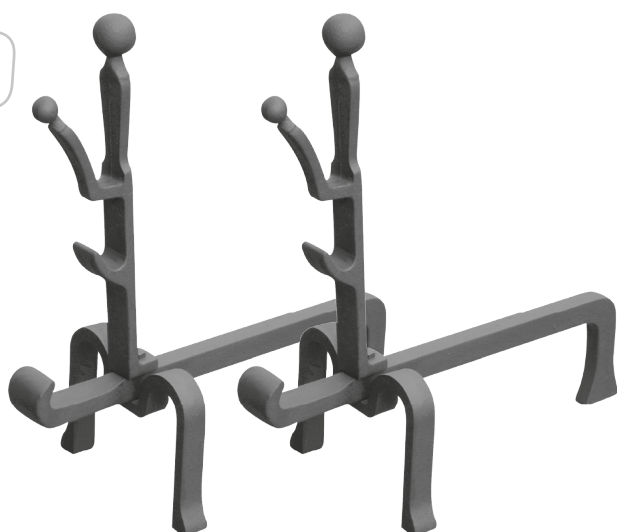

A 10

ART.	DIMENSIONS	Kg	€
A 10	60,3 x 58 h cm	20,00	130,00

* Prices shown here exclude VAT