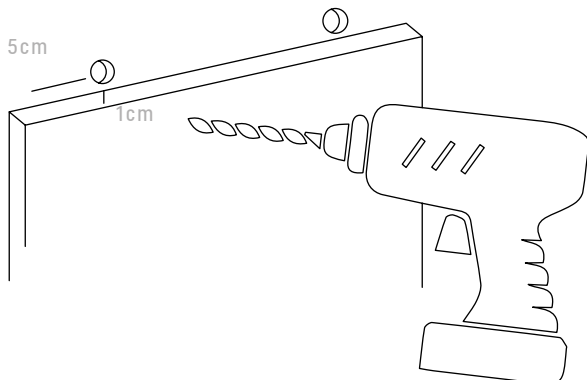

DRILLING OF CAST IRON PLATES

ART.	DESCRIPTION	€
DRILL	PAIR OF HOLES FOR GRAPIN O GRASTAR	10,00

It is possible to drill the cast iron plates with a normal drill and a steel drill bit. The hole diameter must be 11 mm for the GRAPIN model and 7 mm for the GRA STAR model, in order to allow for expansion while the fireplace is in use. The 2 holes will be positioned 5 cm from the upper edge and 5 cm from the outer edge. (For the HORSES FO 032 model the holes will be positioned 8 cm from the upper edge and 8 cm from the outer side).

If GRALION or GRALILY are used, the plate will not be drilled but only the refractory will be drilled with a 7 mm diameter concrete drill bit. For GRA it will be necessary to drill 2 consecutive holes. In both cases, we recommend impregnating the threaded rod with high-temperature mastic.

* Prices shown here exclude VAT