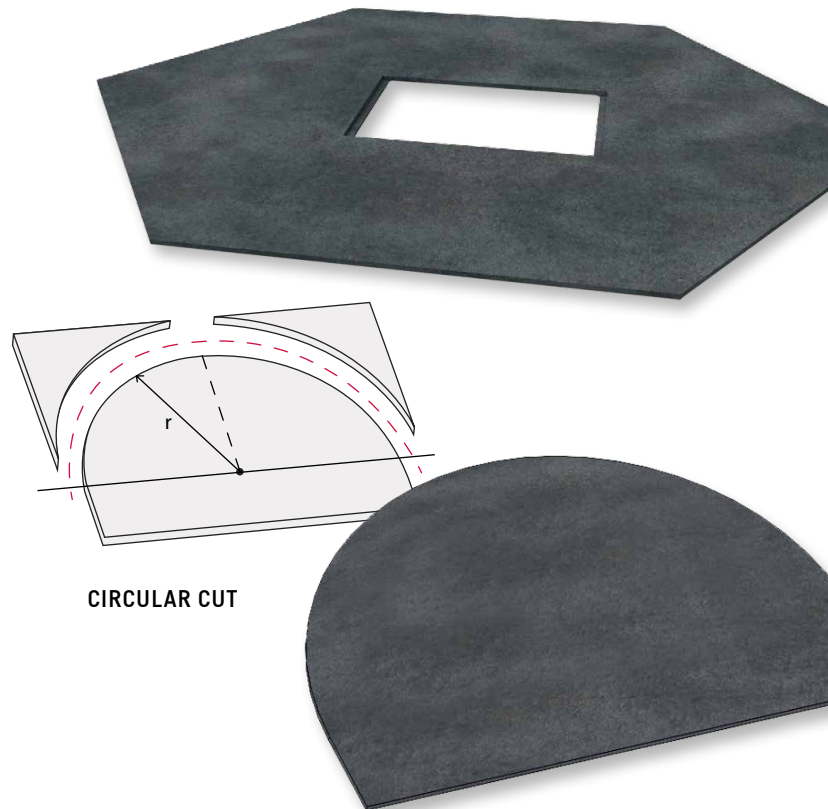

CIRCULAR CUT