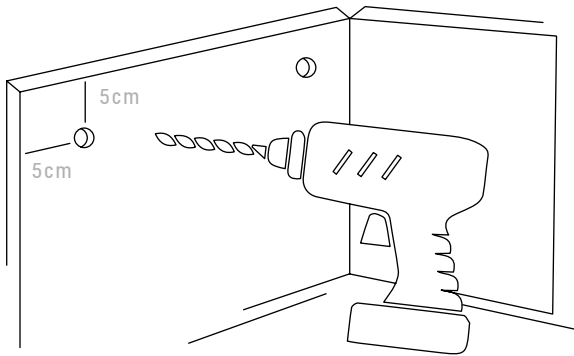

EXAMPLE 2

The plates can be fixed in different ways. With **GRALION**, **GRALILY** or **GRA** clamps we will position the plates slightly inclined and after having made the holes in the refractory, we will insert the clamps and clamp the plate leaving a tolerance of a few millimetres for expansion. The hole for **GRA** and **GRALILY** must be made 1 cm above the upper side of the slab and 5 cm inside with respect to the external side.

## FIXING CLAMPS

Models that require a hole in the plate.

ART.	DIMENSIONS	Kg	€
GRAPIN	2 x 10 x 2 h cm	0,10	8,50
GRASTAR	5 x 10 x 5 h cm	0,20	8,50

Fixing models without hole on the sheet.

ART.	DIMENSIONS	Kg	€
GRALILY	3 x 10 x 3,5 h cm	0,10	8,50
GRALION	2,9 x 1,2 x 3,48 h cm	0,15	8,50
GRA	3 x 8,3 x 2,5 h cm	0,20	6,00

## DRILLING OF CAST IRON PLATES

ART.	DESCRIPTION	€
DRILL	PAIR OF HOLES FOR GRAPIN O GRASTAR	10,00

It is possible to drill the cast iron plates with a normal drill and a steel drill bit. The hole diameter must be 11 mm for the GRAPIN model and 7 mm for the GRA STAR model, in order to allow for expansion while the fireplace is in use. The 2 holes will be positioned 5 cm from the upper edge and 5 cm from the outer edge. (For the HORSES FO 032 model the holes will be positioned 8 cm from the upper edge and 8 cm from the outer side).