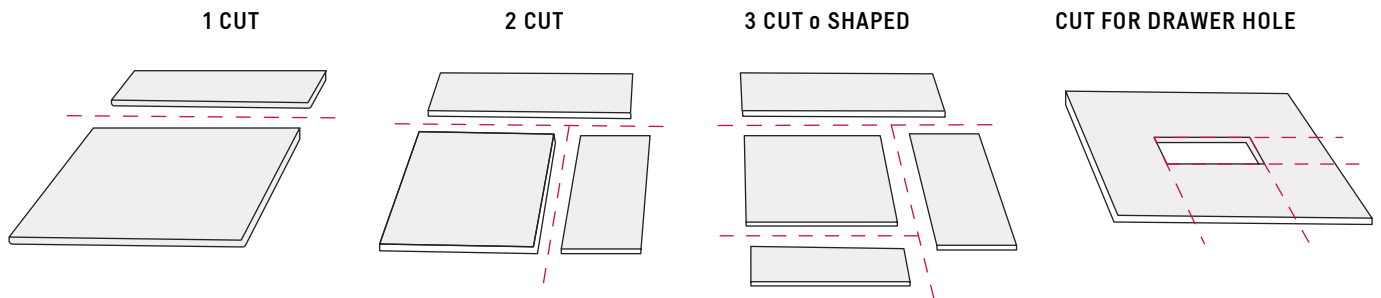

Customised smooth plates

Smooth plates are ideal for coating the walls of the fireplace as well as for making the base. We have more than 30 different formats of smooth plates, but if you need different sizes, you can request them to be cut or shaped to size.

Any shape and size is possible (up to a maximum of 140 x 120 cm). To do this, a plate with dimensions larger than those to be obtained must be selected and all internal dimensions of the sides must be indicated in detail. If it is a shaped cut, it is advisable to send a drawing or sketch and, if the hole for the grate and ash tray is also required, the correct position must be indicated.

LINEAR CUTS

ART.	DESCRIPTION	€
CUT 1	1 TAGLIO	17,00
CUT 2	2 TAGLI	21,00
CUT 3	3/+ TAGLI	31,00
CUT ASH	CUT PER DRAWER	31,00

CIRCULAR CUT

ART.	DESCRIPTION	€
CUT ROUND	CIRCULAR CUT	42,00

Maximum diameter 97 cm
For larger diameters the price will be calculated on request

* Prices shown here exclude VAT