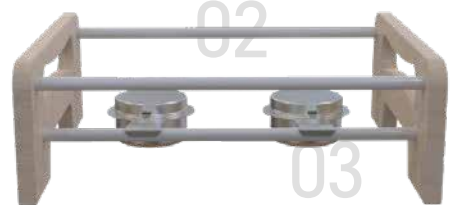

Accessories

01 ART.	DIMENSIONS	Kg	€
BBQ COVER 3020	27,5 x 20,5 x 1 h cm	0,45	12,00
BBQ COVER 4330	39 x 30,5 x 1 h cm	0,95	19,50
BBQ COVER 5040	47 x 40,5 x 1 h cm	0,95	26,50

Stainless steel lid. Ideal for protecting the straightener when not in use.

02 ART.	DIMENSIONS	Kg	€
BBQ RISER 4330	48 x 30 x 16 h cm	1,00	38,50
BBQ RISER 5040	54 x 30 x 16 h cm	1,10	38,50

Wood and aluminum support. Excellent for serving dishes while still hot.

03 ART.	DESCRIPTION	€
BBQ CHAFING 4330	2 containers on BBQ 4330 model	60,00
BBQ CHAFING 5040	3 containers on BBQ 5040 model	85,00

Supports complete with stainless steel containers for inserting fuel paste. Ideal for keeping food warm, not suitable for cooking.

Prices refer to accessories.
The plate is not included.

Detail of the stainless steel container for 200 ml fuel paste.

USE ADVICE